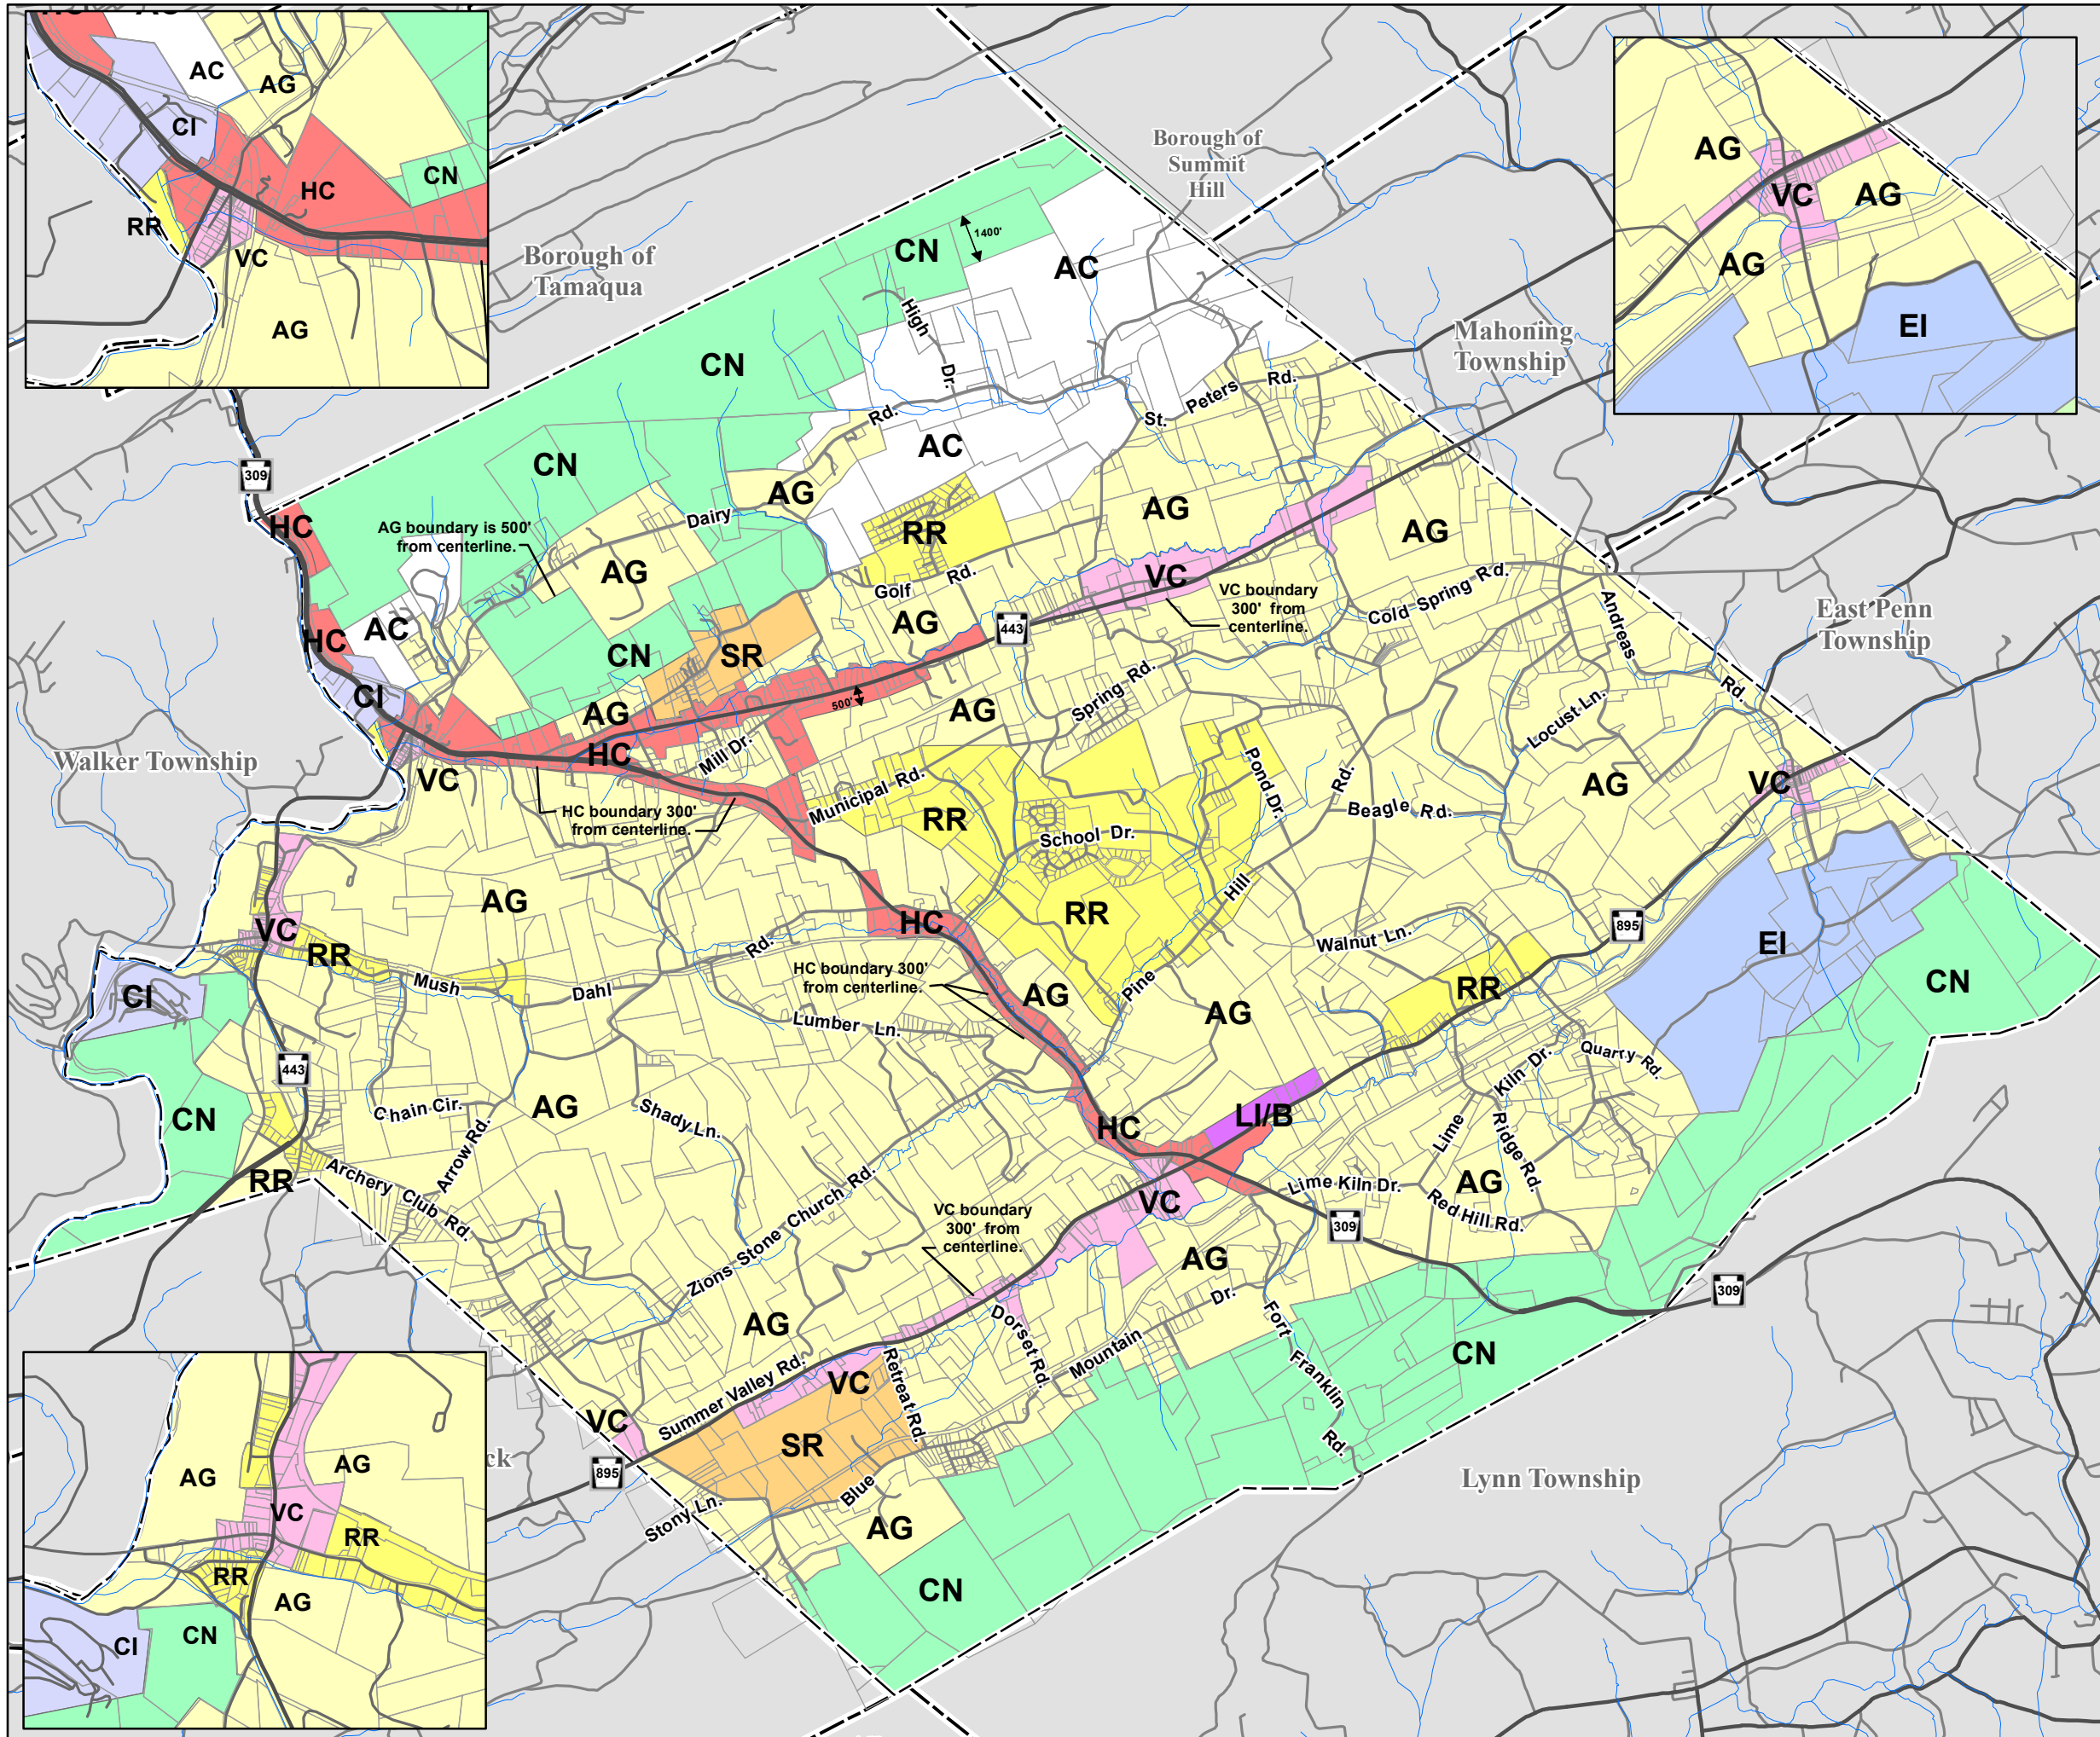

West Penn Township

ZONING MAP

As Adopted
September 18, 2023.

- CN Conservation District
- AC Agricultural Conservation District
- AG Agricultural District
- RR Rural Residential District
- SR Suburban Residential District
- VC Village Center District
- HC Highway Commercial District
- LI/B Light Industrial/Business District
- CI Commercial Industrial District
- EI Extractive Industrial District

NOTE: Inserts are 1"= 2500'

Source of Base Map Information:
Schuylkill County and PASDA.